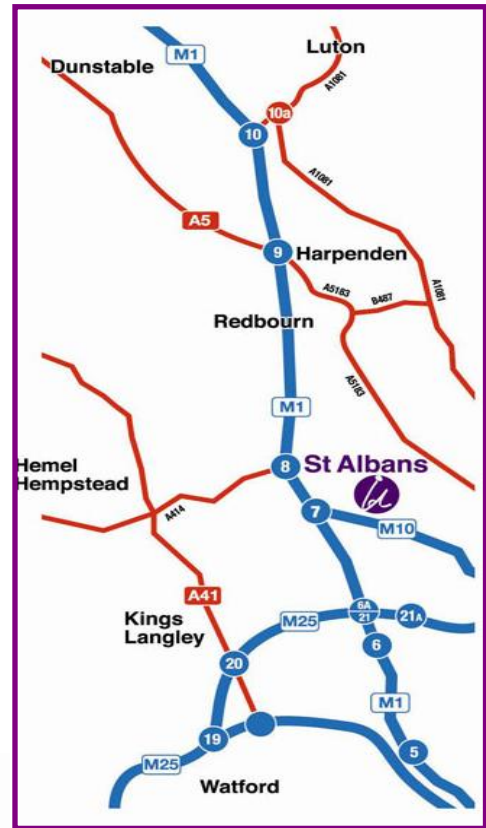

54-56 victoria street
st albans
hertfordshire
AL1 3HZ
united kingdom
t: 00 44 (0) 1727 856800
f: 00 44 (0) 1727 856810
e: idl@idlmarketing.co.uk

By Road:

St Albans is close to the M1, A1 and M25.

The nearest NCP car park is Maltings, 2 minutes walk from the offices of IDL Marketing which can be accessed via Victoria Street or Marlborough Road. Please note that Marlborough Road is a one-way street, accessed from London Road and then turning left into New Kent Road.

IDL Marketing has limited parking, so on-site parking is by arrangement only. Access to IDL car park is via Marlborough Road approached only from London Road, and turning left into New Kent Road, through black gates on right hand side.

By Train:

St Albans train station is less than 20 minutes from London St Pancras and served by First Capital Connect service through central London. It is approximately 10 minutes walk from the offices of IDL Marketing. When you exit the station, turn immediately right, up a flight of stairs to the bridge. Turn right onto Victoria Street, cross over main road and proceed towards the city centre.

For more detailed directions you may wish to use the following link
www.mapquest.co.uk